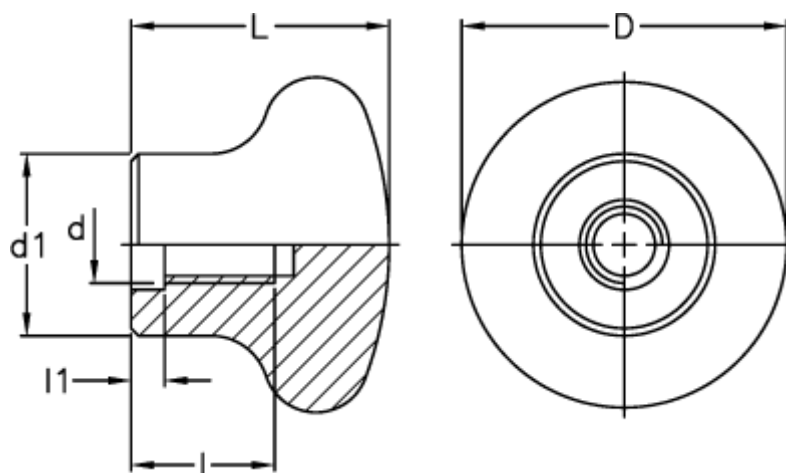

Article number: 2304046401

Description: E+G Handle  
P.131/35-M8

## Measures

---

d = M8

D = 34

d1 = 19

l = 15

L = 27

l1 = 3.5